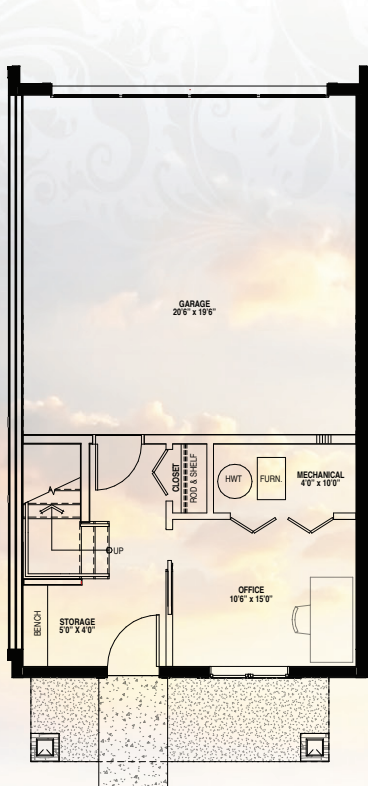

FABLE 3 BEDROOM

3 Bedrooms + 2.5 Bathrooms 1460 sq ft

Main Level: 190 sq ft

Second Level: 625 sq ft

Third Level: 645 sq ft

Dimensions provided are approximate and meant for marketing purposes only.

www.legendoflegacy.ca