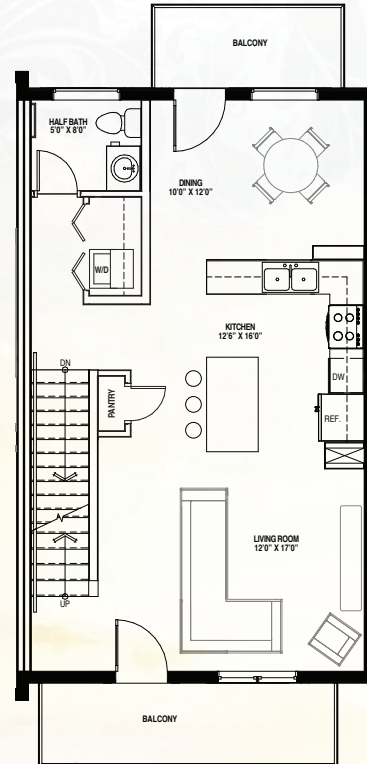

FABLE 3 BEDROOM

3 Bedrooms + 2.5 Bathrooms 1460 sq ft

Main Level: 190 sq ft

Second Level: 625 sq ft

Third Level: 645 sq ft

Dimensions provided are approximate and meant for marketing purposes only.

www.legendoflegacy.ca