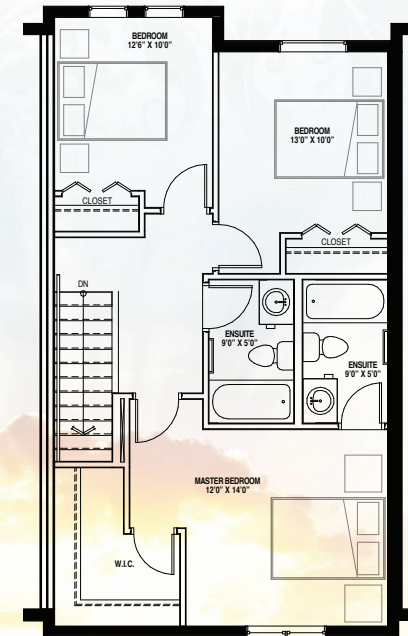

FABLE 3 BEDROOM

3 Bedrooms + 2.5 Bathrooms 1460 sq ft

Main Level: 190 sq ft

Second Level: 625 sq ft

Third Level: 645 sq ft

Dimensions provided are approximate and meant for marketing purposes only.

www.legendoflegacy.ca