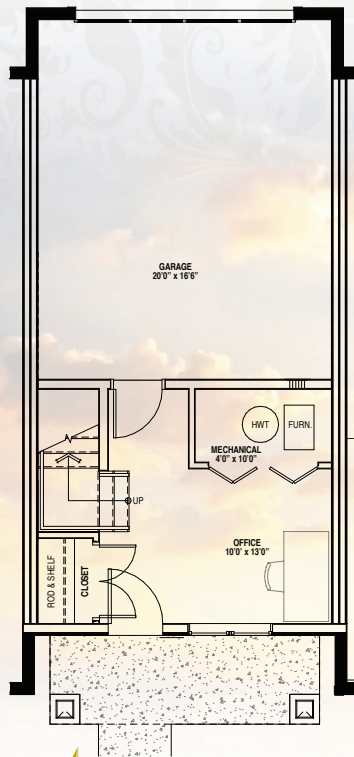

SAGA 2 BEDROOM

2 Bedrooms + 2.5 Bathrooms 1185 sq ft

Main Level: 145 sq ft

Second Level: 510 sq ft

Third Level: 530 sq ft

Dimensions provided are approximate and meant for marketing purposes only.

www.legendoflegacy.ca