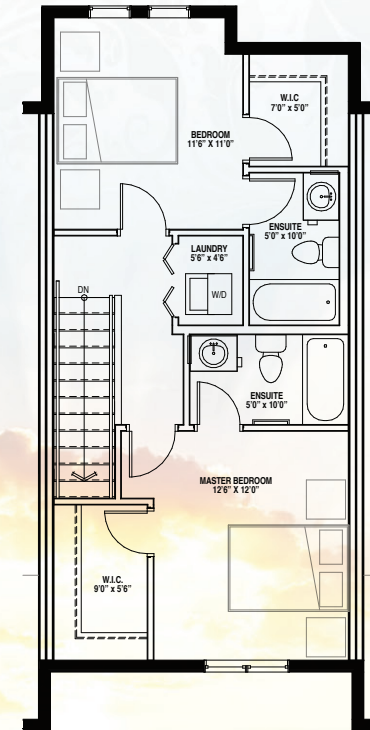

SAGA 2 BEDROOM

2 Bedrooms + 2.5 Bathrooms 1185 sq ft

Main Level: 145 sq ft

Second Level: 510 sq ft

Third Level: 530 sq ft

Dimensions provided are approximate and meant for marketing purposes only.

www.legendoflegacy.ca