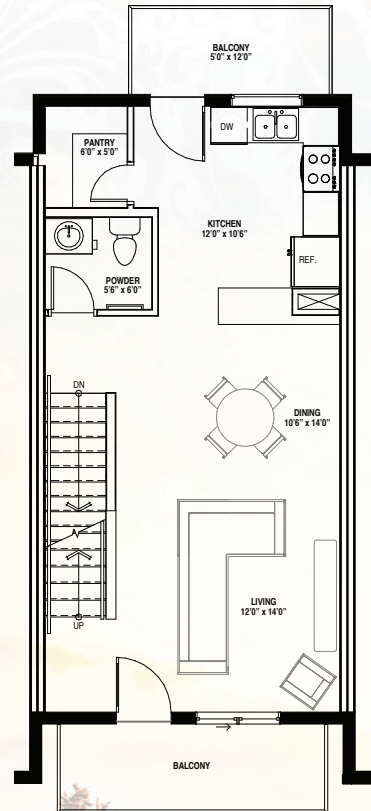

SAGA 2 BEDROOM

2 Bedrooms + 2.5 Bathrooms 1185 sq ft

Main Level: 145 sq ft

Second Level: 510 sq ft

Third Level: 530 sq ft

Dimensions provided are approximate and meant for marketing purposes only.

www.legendoflegacy.ca